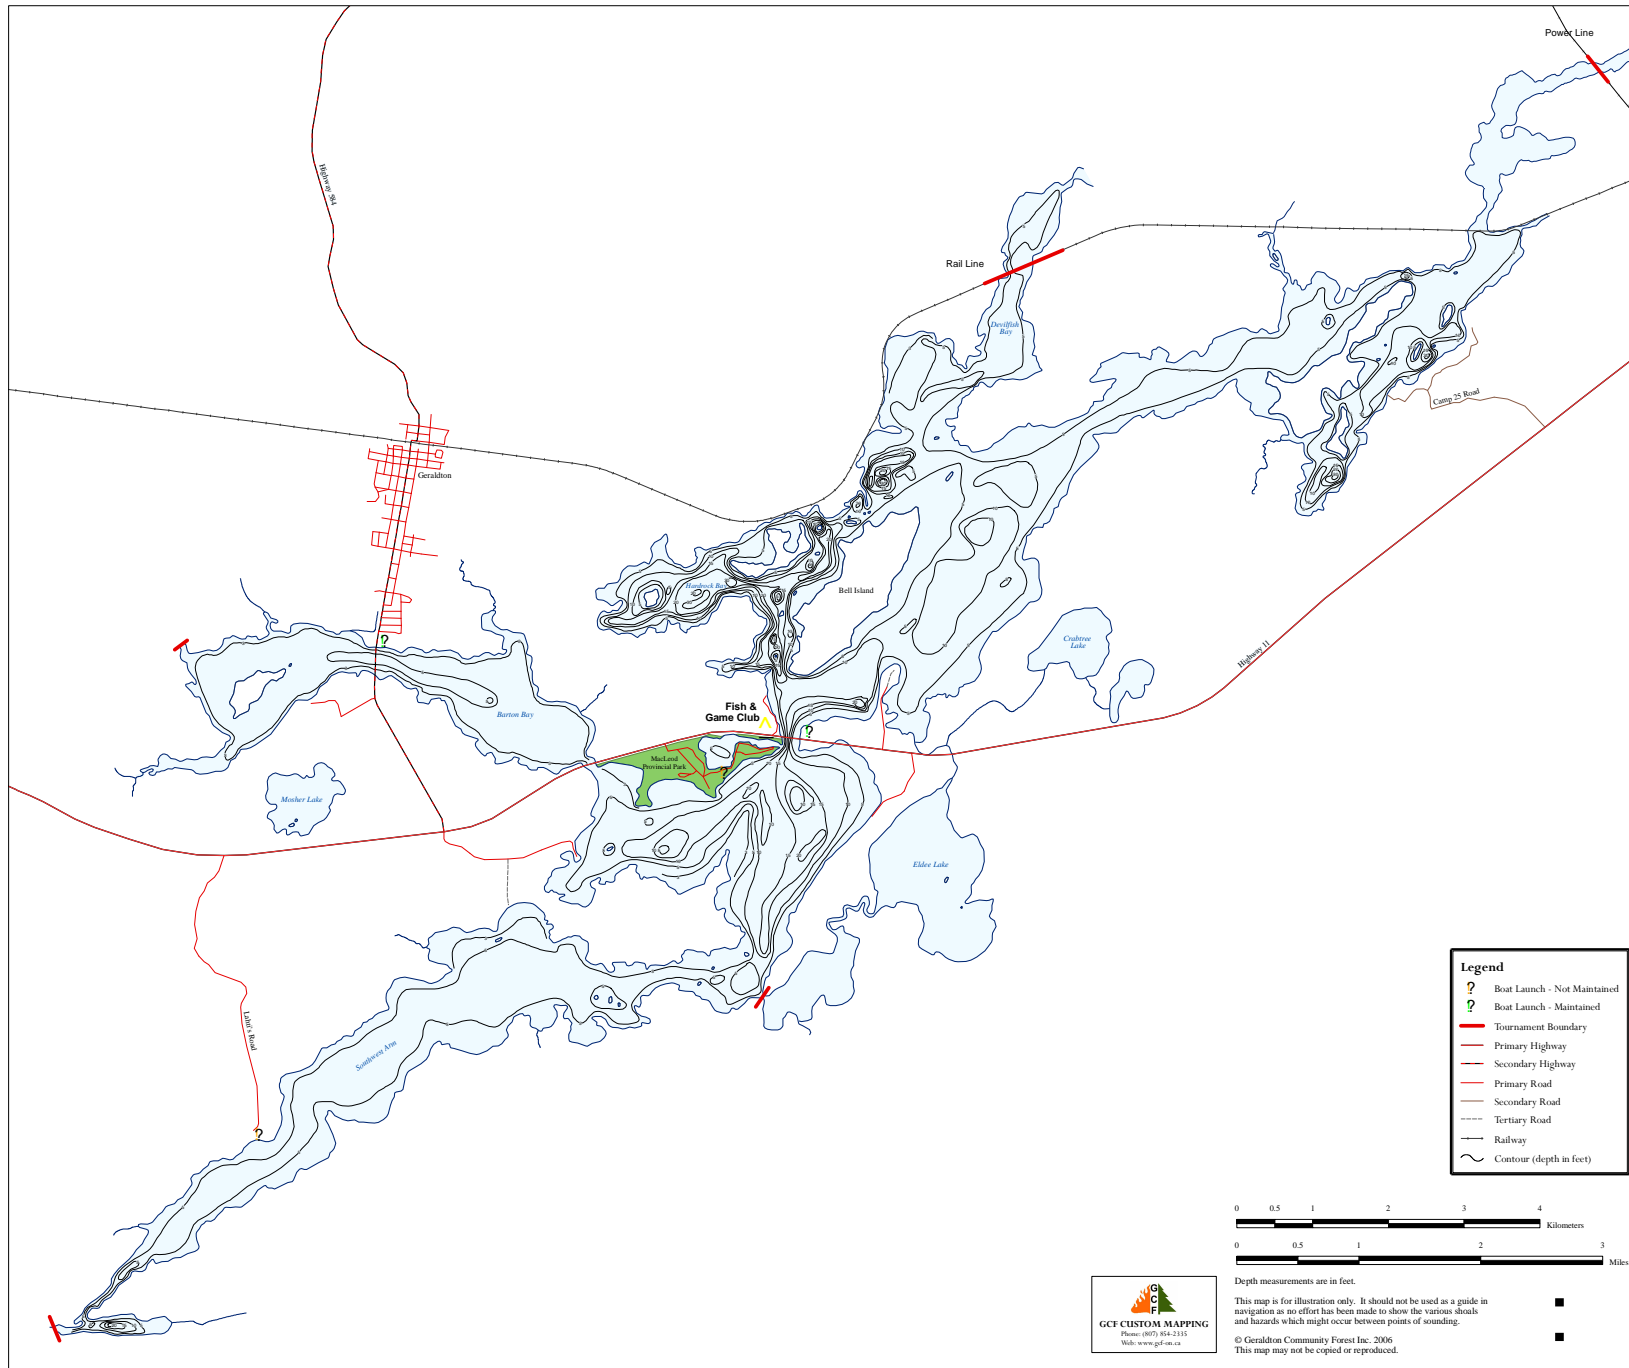

Geraldton Walleye Classic Official Tournament Map

Legend

- ? Boat Launch - Not Maintained
- ? Boat Launch - Maintained
- Tournament Boundary
- Primary Highway
- Secondary Highway
- Primary Road
- Secondary Road
- Tertiary Road
- Railway
- ~ Contour (depth in feet)

GCF CUSTOM MAPPING
Phone: (607) 854-2155
Web: www.gcf-mc.ca